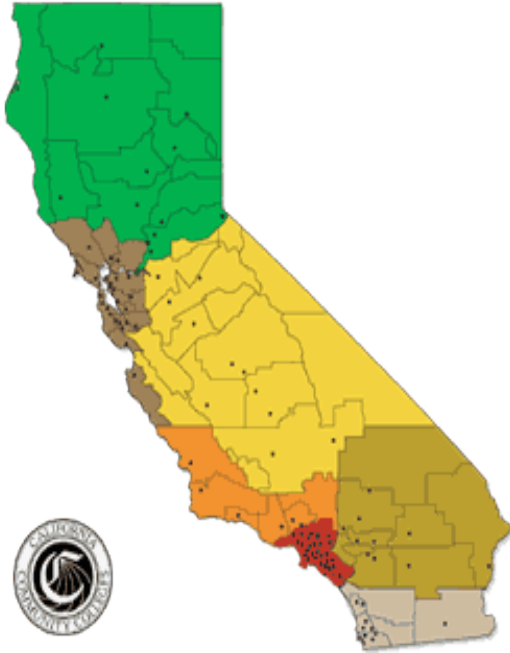

CCCCO REGIONAL CONSORTIUM MAP

CA Community Colleges Chancellor's Office

The community colleges in California are organized into ten economic regions with 7 Regional Consortia representing the 10 regions, with three pairs of consortia merged for organizational purposes: North/Far North, Bay/Interior Bay, and LA/Orange County.

- Region 1-2 (2 Reps.)
North/Far North
- Region 3-4 (2 Reps.)
San Francisco Bay Area
- Region 5
Central
- Region 6
South Coastal
- Region 7-8 (2 Reps.)
Los Angeles/Orange County
Area
- Region 9
Desert
- Region 10
San Diego/Imperial